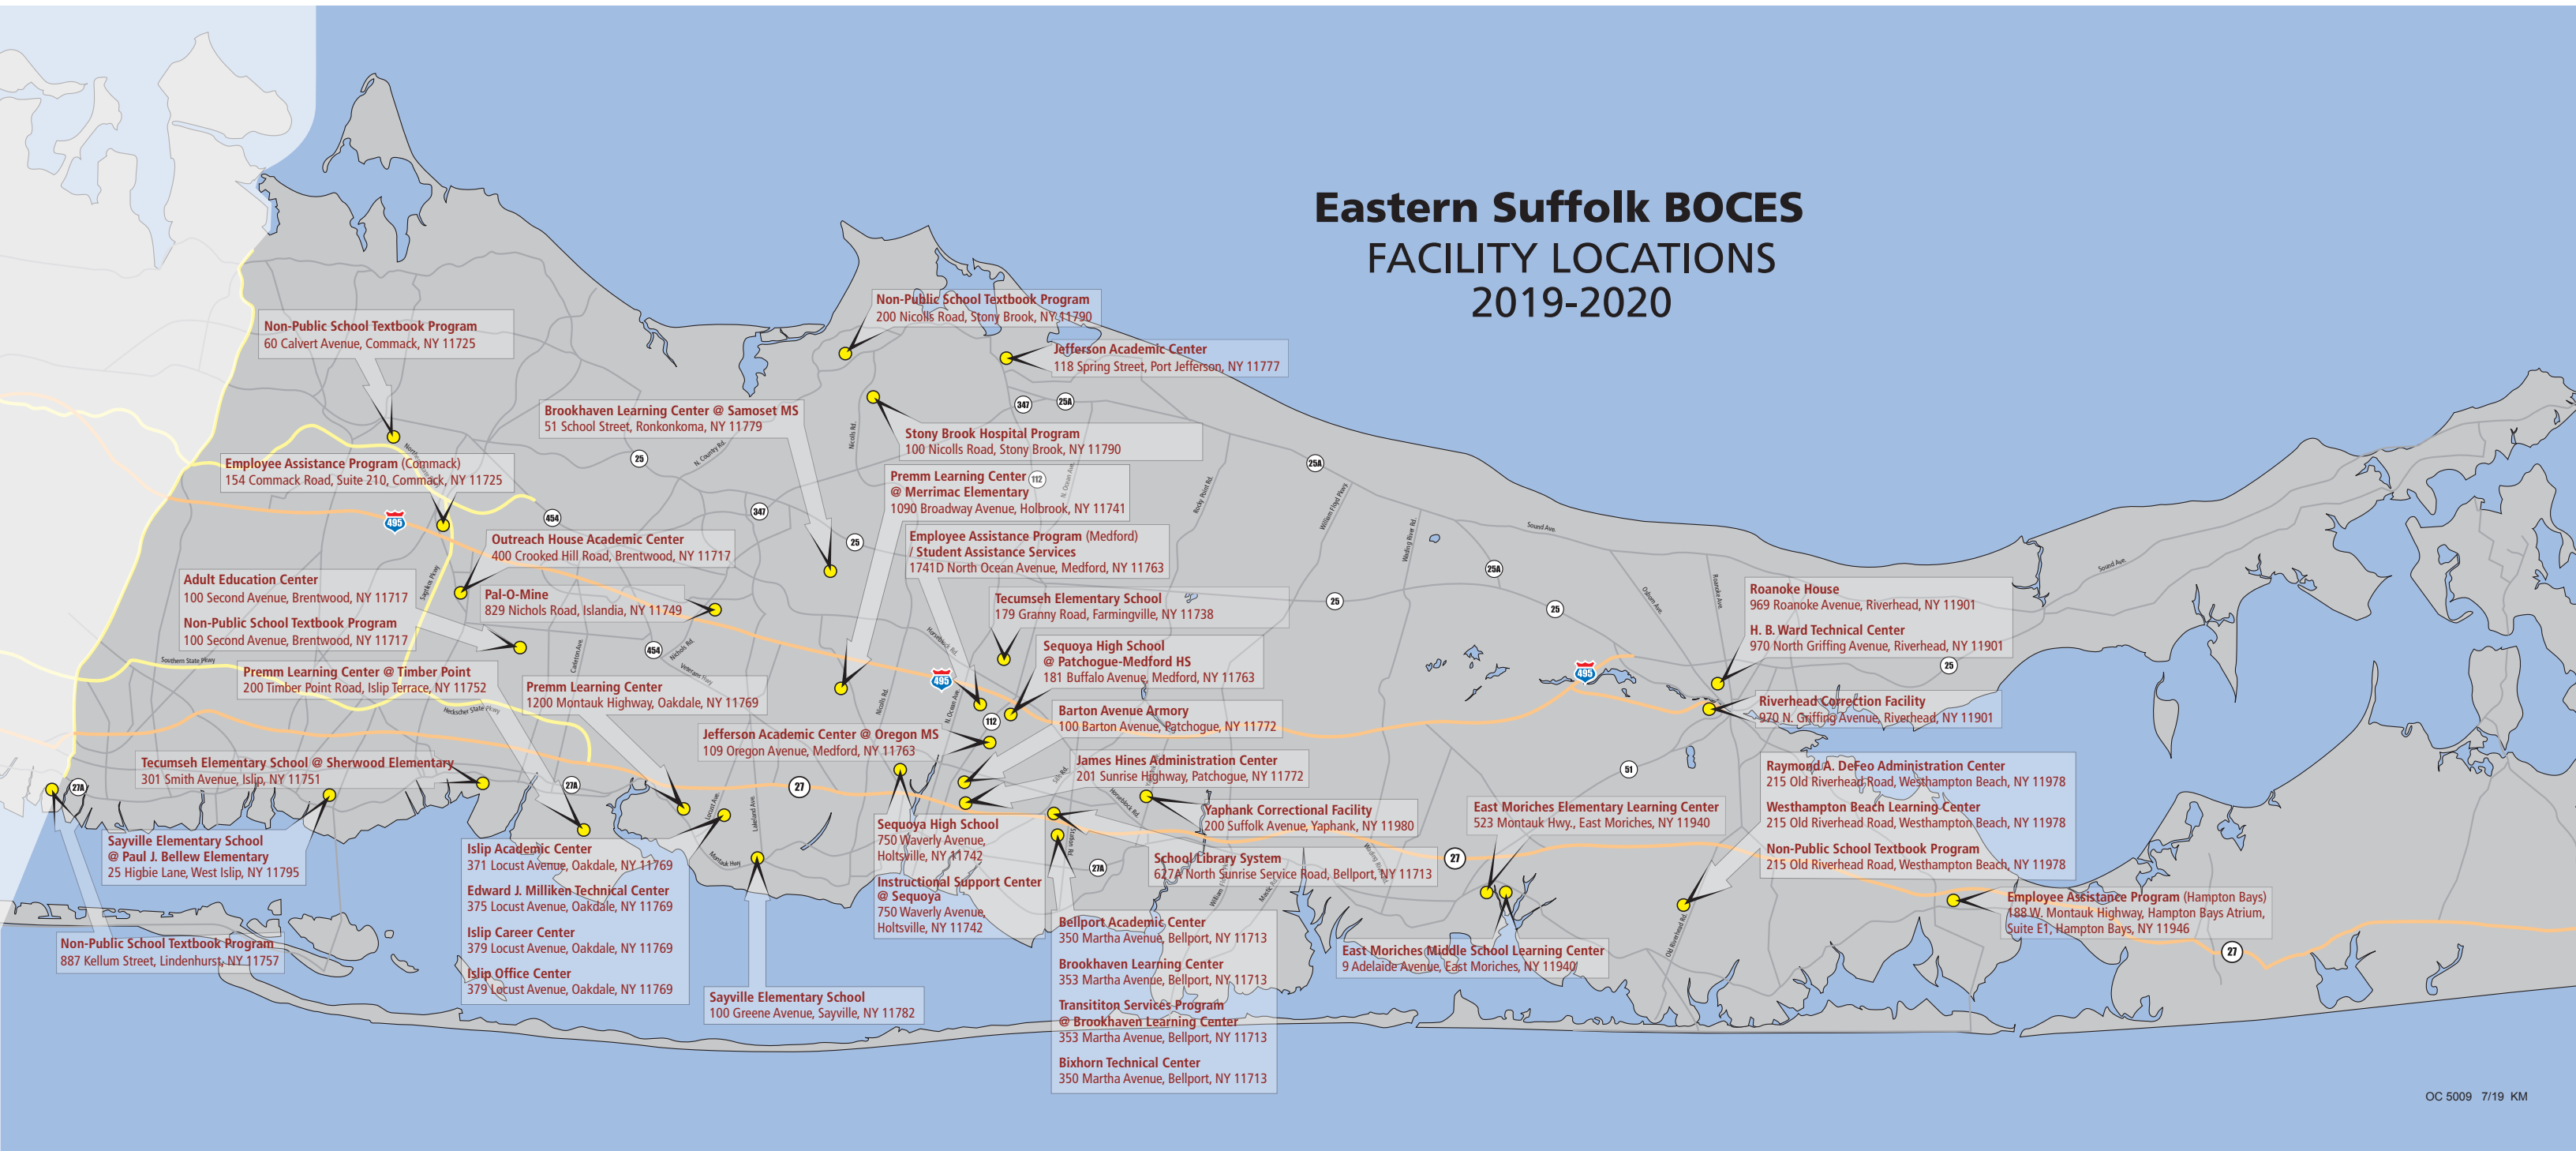

Eastern Suffolk BOCES FACILITY LOCATIONS 2019-2020

Non-Public School Textbook Program
60 Calvert Avenue, Commack, NY 11725

Non-Public School Textbook Program
200 Nicolls Road, Stony Brook, NY 11790

Jefferson Academic Center
118 Spring Street, Port Jefferson, NY 11777

Brookhaven Learning Center @ Samoset MS
51 School Street, Ronkonkoma, NY 11779

Stony Brook Hospital Program
100 Nicolls Road, Stony Brook, NY 11790

Employee Assistance Program (Commack)
154 Commack Road, Suite 210, Commack, NY 11725

Premm Learning Center @ Merrimac Elementary
1090 Broadway Avenue, Holbrook, NY 11741

Outreach House Academic Center
400 Crooked Hill Road, Brentwood, NY 11717

Employee Assistance Program (Medford) / Student Assistance Services
1741D North Ocean Avenue, Medford, NY 11763

Adult Education Center
100 Second Avenue, Brentwood, NY 11717

Pal-O-Mine
829 Nichols Road, Islandia, NY 11749

Tecumseh Elementary School
179 Granny Road, Farmingville, NY 11738

Roanoke House
969 Roanoke Avenue, Riverhead, NY 11901

H. B. Ward Technical Center
970 North Griffing Avenue, Riverhead, NY 11901

Premm Learning Center @ Timber Point
200 Timber Point Road, Islip Terrace, NY 11752

Premm Learning Center
1200 Montauk Highway, Oakdale, NY 11769

Sequoia High School @ Patchogue-Medford HS
181 Buffalo Avenue, Medford, NY 11763

Riverhead Correction Facility
970 N. Griffing Avenue, Riverhead, NY 11901

Tecumseh Elementary School @ Sherwood Elementary
301 Smith Avenue, Islip, NY 11751

Jefferson Academic Center @ Oregon MS
109 Oregon Avenue, Medford, NY 11763

Barton Avenue Armory
100 Barton Avenue, Patchogue, NY 11772

Raymond A. DeFeo Administration Center
215 Old Riverhead Road, Westhampton Beach, NY 11978

Westhampton Beach Learning Center
215 Old Riverhead Road, Westhampton Beach, NY 11978

Sayville Elementary School @ Paul J. Bellew Elementary
25 Higbie Lane, West Islip, NY 11795

Islip Academic Center
371 Locust Avenue, Oakdale, NY 11769

Edward J. Milliken Technical Center
375 Locust Avenue, Oakdale, NY 11769

Islip Career Center
379 Locust Avenue, Oakdale, NY 11769

Islip Office Center
379 Locust Avenue, Oakdale, NY 11769

Sayville Elementary School
100 Greene Avenue, Sayville, NY 11782

Sequoia High School
750 Waverly Avenue, Holtsville, NY 11742

Instructional Support Center @ Sequoia
750 Waverly Avenue, Holtsville, NY 11742

James Hines Administration Center
201 Sunrise Highway, Patchogue, NY 11772

Yaphank Correctional Facility
200 Suffolk Avenue, Yaphank, NY 11980

East Moriches Elementary Learning Center
523 Montauk Hwy., East Moriches, NY 11940

Non-Public School Textbook Program
215 Old Riverhead Road, Westhampton Beach, NY 11978

Employee Assistance Program (Hampton Bays)
188 W. Montauk Highway, Hampton Bays Atrium, Suite E1, Hampton Bays, NY 11946

Non-Public School Textbook Program
887 Kellum Street, Lindenhurst, NY 11757

Bellport Academic Center
350 Martha Avenue, Bellport, NY 11713

Brookhaven Learning Center
353 Martha Avenue, Bellport, NY 11713