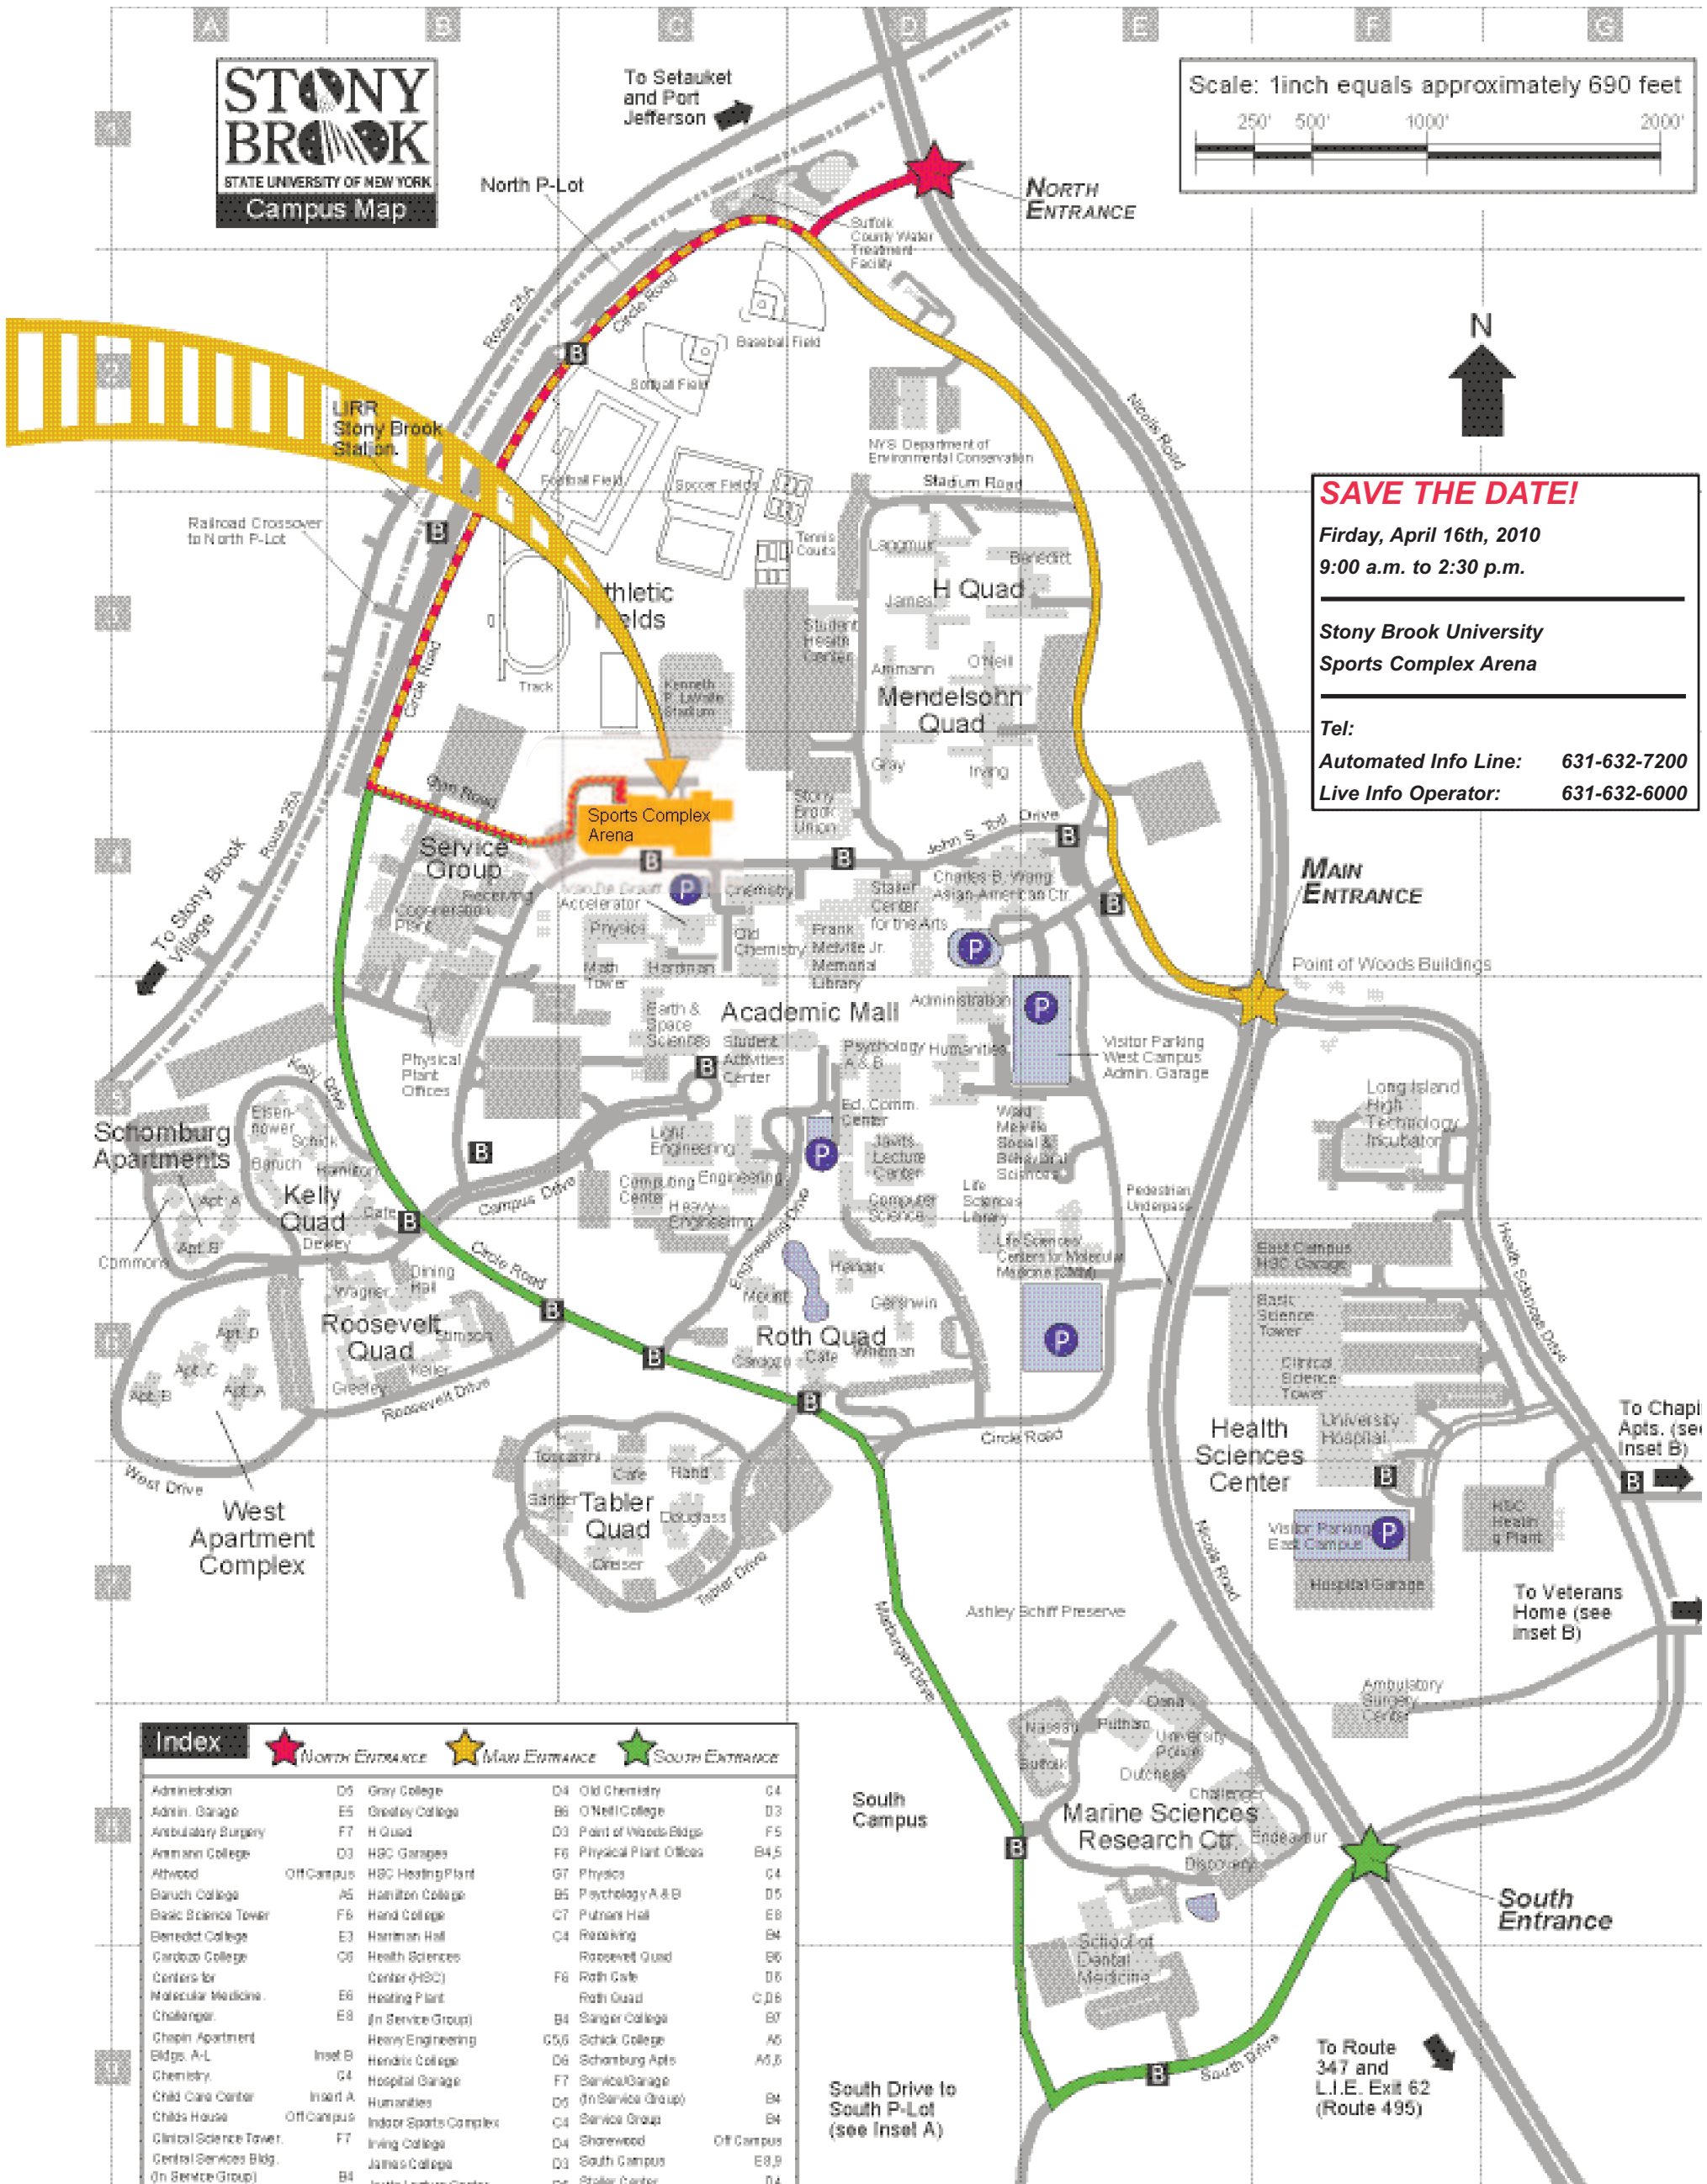

SAVE THE DATE!
Friday, April 16th, 2010
9:00 a.m. to 2:30 p.m.

Stony Brook University
Sports Complex Arena

Tel:
Automated Info Line: 631-632-7200
Live Info Operator: 631-632-6000

Index			
	★ North Entrance	★ Main Entrance	★ South Entrance
Administration	D5	Gray College	D4
Admin. Garage	E5	Grayley College	B6
Ambulatory Surgery	F7	H Quad	D3
Armann College	D3	HSC Garages	F5
Athwood	Off Campus	HSC Heating Plant	B4.5
Baruch College	A5	Hamilton College	G7
Basic Science Tower	F6	Hand College	C7
Benedict College	E3	Harman Hall	E8
Cardozo College	C6	Health Sciences Center (HSC)	F6
Centers for Molecular Medicine	E6	Heating Plant (In Service Group)	B4
Challenger	E8	Heavy Engineering	C5.6
Chapin Apartment Bldgs. A-L	Inset B	Hendix College	D6
Chemistry	C4	Hospital Garage	C.D.6
Child Care Center	Inset A	Humanities	B7
Childs House	Off Campus	Indoor Sports Complex	A5.6
Clinical Science Tower	F7	Iring College	B4
Central Services Bldg. (In Service Group)	B4	James College	D4
Copagation Plant	B4	Jants Lecture Center	D5
Computer Science	D5	Keller College	B6
Computing Center	C5	Kelly Cafe	B6
Dana Hall	E8	Kelly Quad	D4
Dental Medicine, School of	E8	Kenneth P. LaVoie Stadium	C5
DeWey College	E8	Langmuir College	D3
Discovery Hall	E8	Tableur Cafe	D3
Douglas College	C7	Tableur Quad	C7
Dieter College	C7	Tascanni College	C7
Dutchess Hall	E8	University Hospital	B, C6
Earth & Space Sciences	C5	University Police	F6
Ed. Communications Ctr	D5	Van de Graaf Accelerator	E8
Eisenhower College	A5	Veterans Home	E8
Electric Sub Station (In Service Group)	B4	Inset B	Wagner College
Endeavour Hall	F8	Wang Center	B6
Engineering	C5	Ward Melville Social & Behavioral Sciences	E4
Flax Pond Lab	Off Campus	Warehouse (In Service Group)	D5
Gershwin College	D6	West Apt. Complex	B4
		Whitman College	A6
			D6

Key

- Buildings
- Roads
- Lakes & Ponds
- Restricted Parking
- Visitor Parking (P)
- Bus Stop (B)