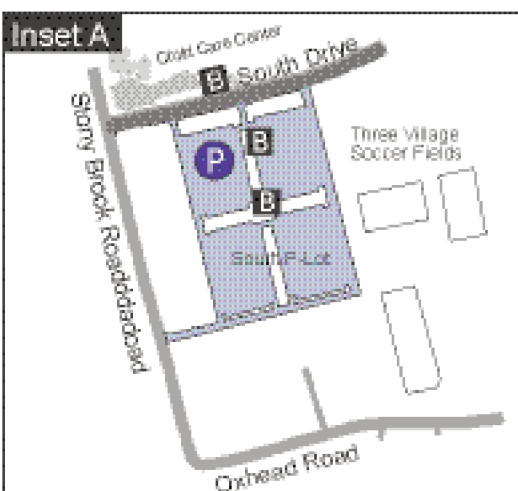

SAVE THE DATE!
Friday, April 16th, 2010
9:00 a.m. to 2:30 p.m.

Stony Brook University
Sports Complex Arena

Tel:
Automated Info Line: 631-632-7200
Live Info Operator: 631-632-6000

Index			
	★ North Entrance	★ Main Entrance	★ South Entrance
Administration	D5	Gray College	D4
Admin. Garage	E5	Grayley College	B6
Ambulatory Surgery	F7	H Quad	D3
Armann College	D3	HSC Garages	F5
Athwood	Off Campus	HSC Heating Plant	B4.5
Baruch College	A5	Hamilton College	G7
Basic Science Tower	F6	Hand College	C7
Benedict College	E3	Harman Hall	E8
Cardozo College	C6	Health Sciences Center (HSC)	F6
Centers for Molecular Medicine	E6	Heating Plant (In Service Group)	B4
Challenger	E8	Heavy Engineering	C5.6
Chapin Apartment Bldgs. A-L	Inset B	Hendix College	D6
Chemistry	C4	Hospital Garage	C.D.6
Child Care Center	Inset A	Humanities	B7
Childs House	Off Campus	Indoor Sports Complex	A5.6
Clinical Science Tower	F7	Iring College	B4
Central Services Bldg. (In Service Group)	B4	James College	D4
Copagation Plant	B4	Jants Lecture Center	D5
Computer Science	D5	Keller College	B6
Computing Center	C5	Kelly Cafe	B6
Dana Hall	E8	Kelly Quad	D4
Dental Medicine, School of	E8	Kenneth P. LaVoie Stadium	C5
DeWey College	E8	Langmuir College	D3
Discovery Hall	E8	Tableur Cafe	D3
Douglas College	C7	Tableur Quad	C7
Dieter College	C7	Tascanni College	C7
Dutchess Hall	E8	University Hospital	B, C6
Earth & Space Sciences	C5	University Police	F6
Ed. Communications Ctr	D5	Van de Graaf Accelerator	E8
Eisenhower College	A5	Veterans Home	E8
Electric Sub Station (In Service Group)	B4	Inset B	Wagner College
Endeavour Hall	F8	Wang Center	B6
Engineering	C5	Ward Melville Social & Behavioral Sciences	E4
Flax Pond Lab	Off Campus	Warehouse (In Service Group)	D5
Gershwin College	D6	West Apt. Complex	B4
		Whitman College	A6
			D6

Key

- Buildings
- Roads
- Lakes & Ponds
- Restricted Parking
- Visitor Parking (P)
- Bus Stop (B)